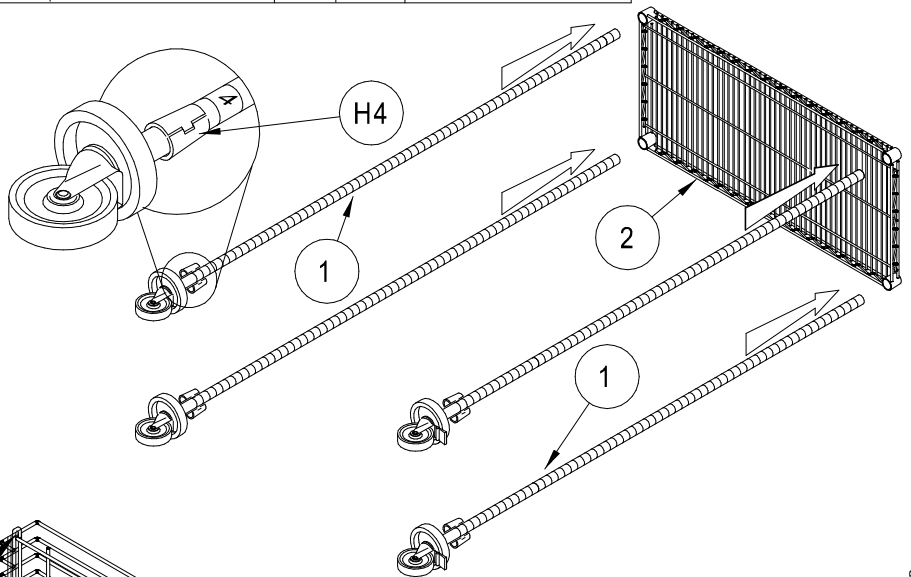

HEAVY DUTY TRAY TRUCK END - LOAD

ASSEMBLY INSTRUCTION

CONTENTS

REF.	QTY.	DESCRIPTION	REF.	QTY.	DESCRIPTION
1	4	--- POST	H3	2	
2	2	--- SHELF	H4	16	
3	2	--- TRAY RACK	H5	16	
H1	2				
H2	4				

FILE: 97042-END-LOAD