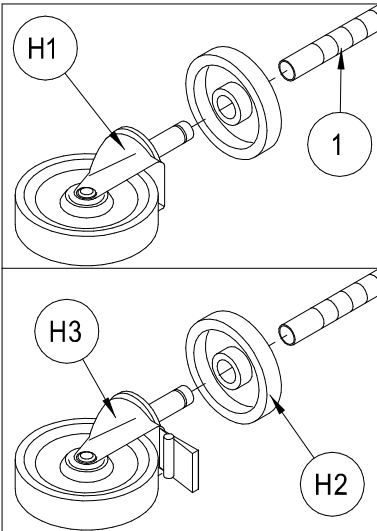

HEAVY DUTY TRAY TRUCK END - LOAD

ASSEMBLY INSTRUCTION

CONTENTS

REF.	QTY.	DESCRIPTION	REF.	QTY.	DESCRIPTION
1	4	--- POST	H3	2	
2	2	--- SHELF	H4	16	
3	2	--- TRAY RACK	H5	16	
H1	2				
H2	4				

FILE: 97042-END-LOAD