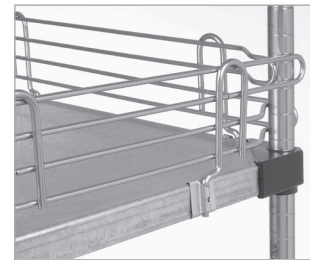

## SHELF DIVIDERS

Increase shelf versatility with 8" high dividers that allow you to compartmentalize and keep contents in order. Easily attaches to solid shelf. Includes clips.

Size"	Model No.
18	SD18C
24	SD24C

## SHELF LEDGES

Keep items on shelves during transport with 4" ledges. Allows you to increase items on shelf. Includes clips.

Size"	Model No.
18	SL18C
24	SL24C
36	SL36C
48	SL48C
60	SL60C
72	SL72C

**NOTE:** All accessories are finished in a bright chrome.