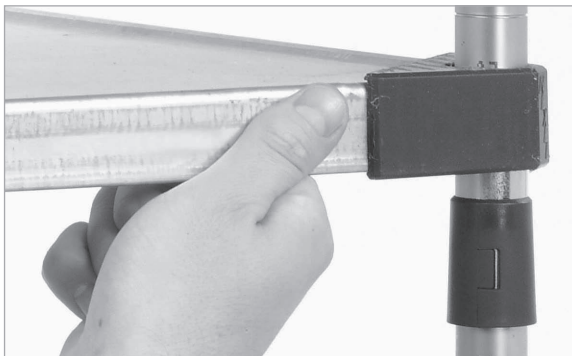

**Open Styling** allows shelves to be reached from all sides, for the ultimate in space efficiency.

**Raised Edges** and all four sides and corners prevent spills from overflowing.

**Two Finishes** - Galvanized with Clear Epoxy coating or type 304 Stainless Steel.

**Up to 600 lb. capacity** per shelf.

**Leveling feet** on post compensate for uneven floor surface.

**Fast Easy Assembly**, no tools required. Snap shelf clips together and slide shelves over clips for positive locking. Shelves adjust on 1" increments.

**Versatility**, solid shelf allows for display storage of small equipment and instruments that might fall through wire shelves. Add casters to make shelving unit mobile.

**PLASTIC SHELF CLIPS LOCK INTO PLACE ON POSTS FOR QUICK 1" ADJUSTMENT.**