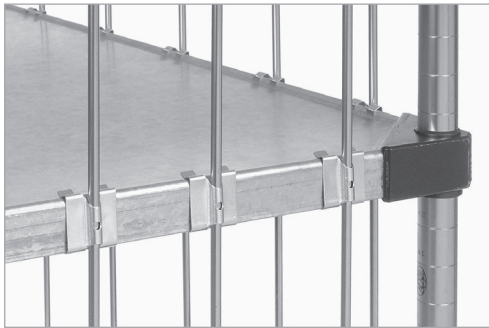

**Versatility**, solid shelf allows for display storage of small equipment and instruments that might fall through wire shelves. Add casters to make shelving unit mobile.

**PLASTIC SHELF CLIPS LOCK INTO PLACE ON POSTS FOR QUICK 1" ADJUSTMENT.**

# Solid Steel Shelving - #103

1-800-245-6682 | FAX: 1-516-625-0084 | E-mail: nexelinfo@nexelwire.com | www.nexelwire.com

Item No. \_\_\_\_\_  
Job No. \_\_\_\_\_

## RODS & CLIPS

Enclose the sides and/or back of a solid shelving unit with easily installed rods. Rod hooks over outer edge of shelf and attaches to shelf with a spring clip. One spring clip is required for every shelf to rod connection. Each rod includes four clips. Order additional clips for units with more than four shelves. \* Sold as a package of three rods and twelve clips