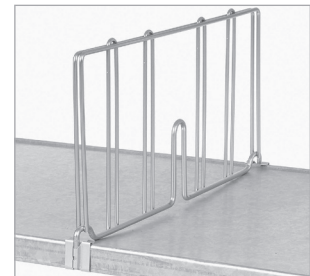

SHELF LEDGES

Keep items on shelves during transport with 4" ledges. Allows you to increase items on shelf. Includes clips.

Size"	Model No.
18	SL18C
24	SL24C
36	SL36C
48	SL48C
60	SL60C
72	SL72C