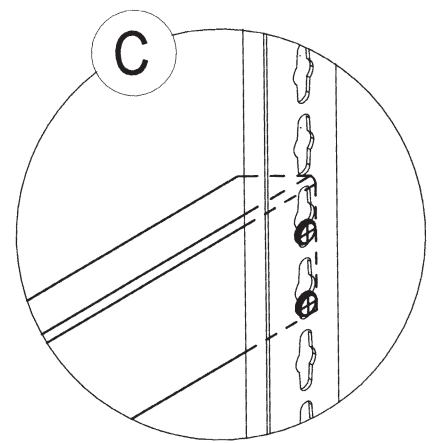

WOOD DECK
SHELVING UNIT

RIVET LOCK ASSEMBLY INSTRUCTION

WIRE DECK
SHELVING UNIT

CONTENTS	
REF.	DESCRIPTION
1	DOUBLE RIVET ANGLE BEAM
2	SINGLE RIVET ANGLE BEAM
3	UPRIGHT
4	CHANNEL BEAM
5	SHELF TIE

97032 - RIVET LOCK_P