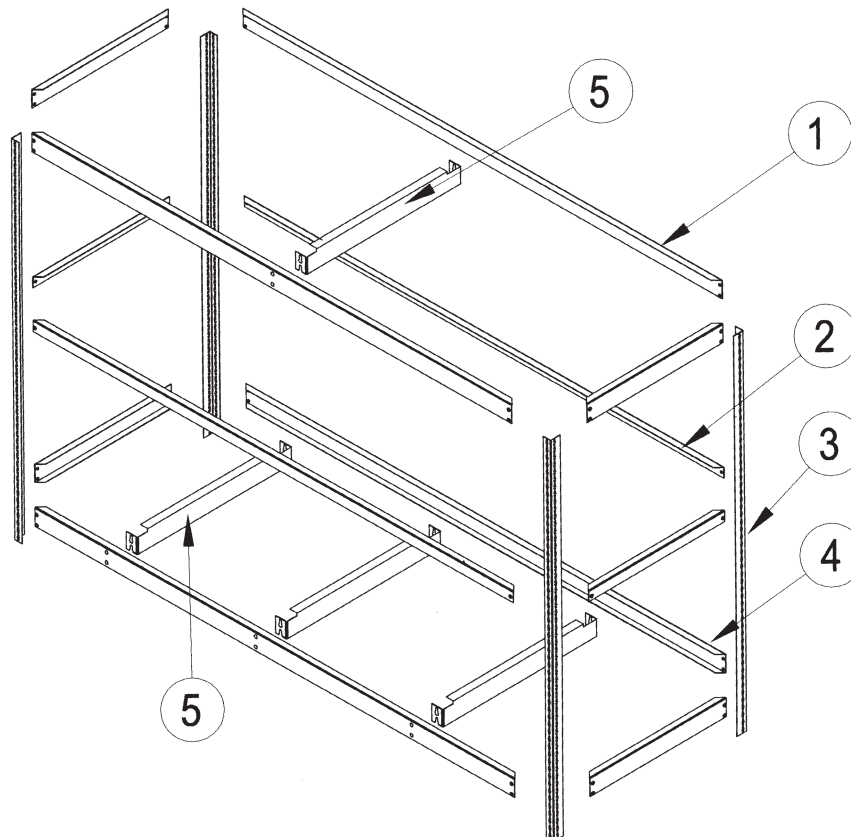

WOOD DECK
SHELVING UNIT

RIVET LOCK ASSEMBLY INSTRUCTION

WIRE DECK
SHELVING UNIT

CONTENTS	
REF.	DESCRIPTION
1	DOUBLE RIVET ANGLE BEAM
2	SINGLE RIVET ANGLE BEAM
3	UPRIGHT
4	CHANNEL BEAM
5	SHELF TIE

97032 - RIVET LOCK_P