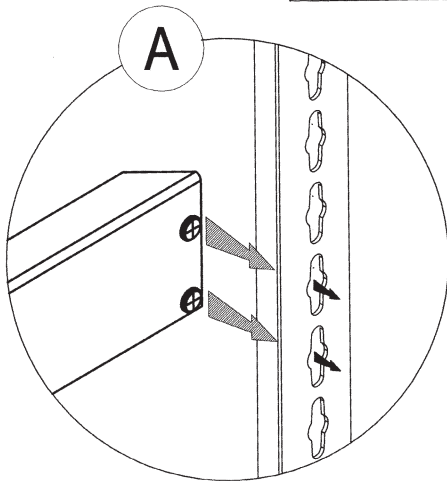

WOOD DECK
SHELVING UNIT

RIVET LOCK ASSEMBLY INSTRUCTION

WIRE DECK
SHELVING UNIT

CONTENTS	
REF.	DESCRIPTION
1	DOUBLE RIVET ANGLE BEAM
2	SINGLE RIVET ANGLE BEAM
3	UPRIGHT
4	CHANNEL BEAM
5	SHELF TIE

97032 - RIVET LOCK_P