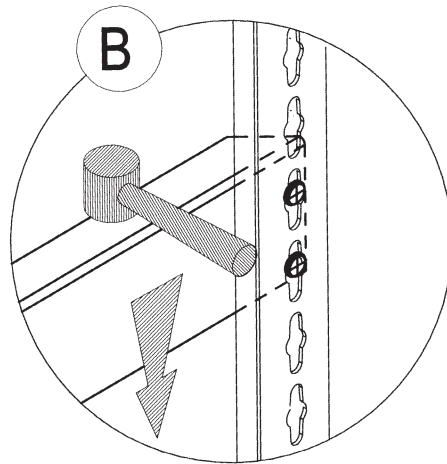

WOOD DECK
SHELVING UNIT

RIVET LOCK ASSEMBLY INSTRUCTION

WIRE DECK
SHELVING UNIT

CONTENTS	
REF.	DESCRIPTION
1	DOUBLE RIVET ANGLE BEAM
2	SINGLE RIVET ANGLE BEAM
3	UPRIGHT
4	CHANNEL BEAM
5	SHELF TIE

97032 - RIVET LOCK_P